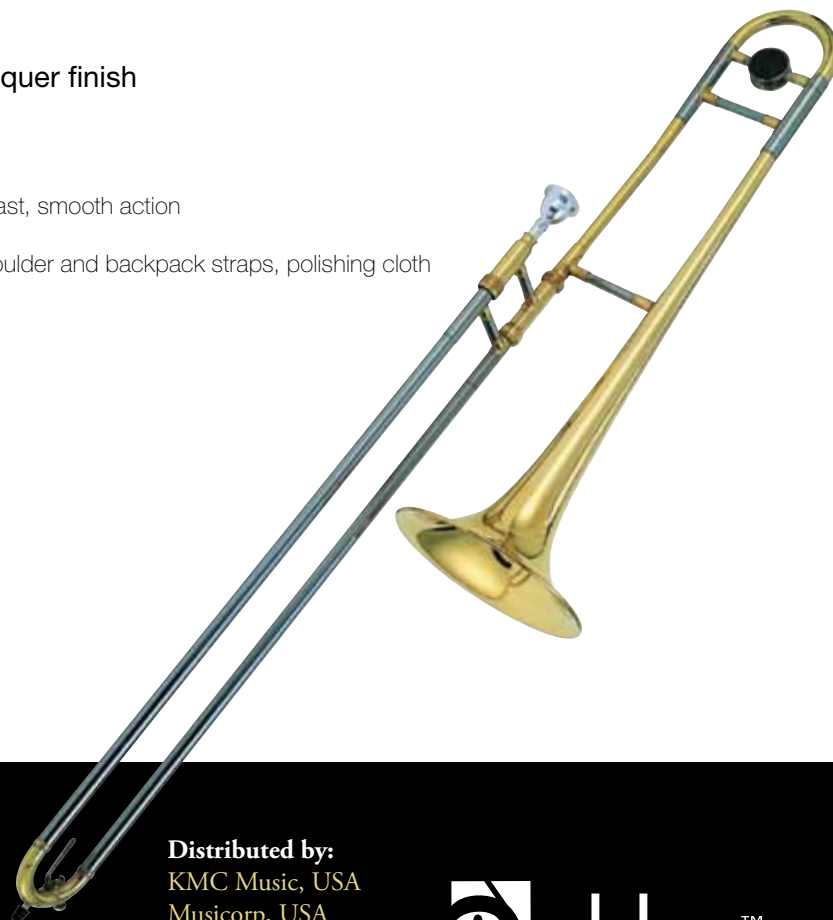

EAS410LN Student Eb Alto Saxophone

Lacquered yellow brass body with beautifully engraved detachable bell

- Ribbed construction
- Power forged nickel/silver keys provide increased strength and durability
- High F# key – a professional feature offering alternate fingerings
- Premium quality kid leather pads with domed resonators
- Adjustable nickel/silver thumb rest
- Adjustable key guard bumpers
- Outfit includes lightweight collegiate case with shoulder and backpack straps, mouthpiece, reed, neck strap, polishing cloth and cork grease

Attractive lacquered yellow brass body and bell with nickel/silver trim

- 0.459" bore, 4.9" bell
- Lacquered brass lead pipe
- 1st valve saddle enhances accurate intonation
- Adjustable 3rd valve ring facilitates precise tuning
- Hand lapped nickel plated pistons provide smooth action
- Brass inner and nickel/silver outer slides enhance durability
- 7C silver plated mouthpiece
- Outfit includes lightweight collegiate case and polishing cloth

ETP130 Student Bb Trumpet

Distinctive red brass lead pipe and engraved lacquered yellow brass bell

- 0.459" bore, 4.9" bell
- 1st valve saddle for enhanced intonation
- Adjustable 3rd valve ring for fine tuning
- Hand lapped stainless steel pistons provide immediate response
- Brass inner and nickel/silver outer slides enhance durability
- 7C silver plated mouthpiece
- Outfit includes lightweight collegiate case and polishing cloth

ETB102 Student Bb Trombone

Attractive yellow brass body with clear lacquer finish

- 0.500" bore, 8.0" bell
- Medium bore size enhances free blowing
- Two-piece bell maximizes bell vibration
- Nickel silver inner and brass outer slides provide fast, smooth action
- 12C silver plated mouthpiece
- Outfit includes lightweight collegiate case with shoulder and backpack straps, polishing cloth