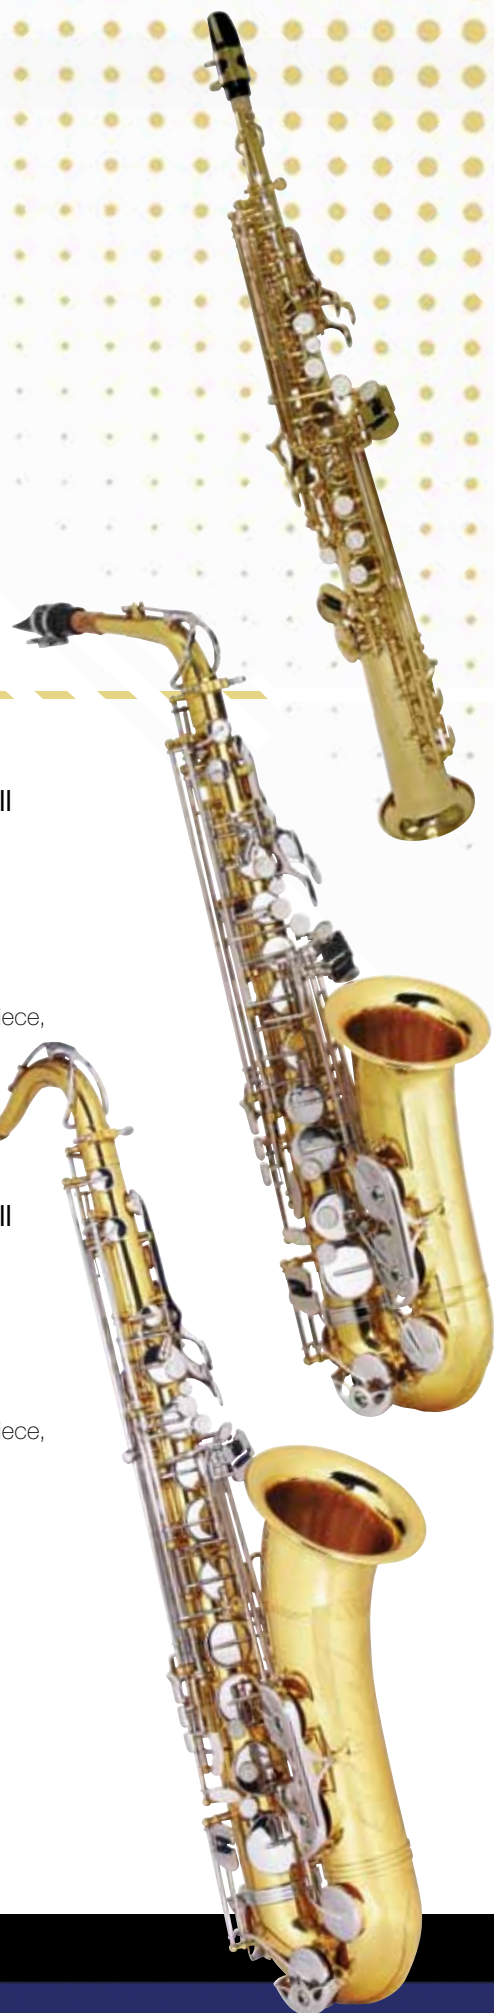

ESS400 Student Bb Soprano Saxophone

Offering features usually found on more expensive instruments

- Single piece yellow brass body with clear lacquer finish
- Ribbed construction
- Power forged keys
- High F# key for increased range and alternate fingerings
- Premium quality kid leather pads with domed resonators
- Under mount adjusting screws
- Adjustable contoured thumb rest
- Includes straight and curved necks
- Outfit includes lightweight collegiate case, mouthpiece, reed and cork grease

EAS410LN Student Eb Alto Saxophone

Lacquered yellow brass body with beautifully engraved detachable bell

- Ribbed construction
- Power forged nickel/silver keys provide increased strength and durability
- High F# key – a professional feature offering alternate fingerings
- Premium quality kid leather pads with domed resonators
- Adjustable nickel/silver thumb rest
- Adjustable key guard bumpers
- Outfit includes lightweight collegiate case with shoulder and backpack straps, mouthpiece, reed, neck strap, polishing cloth and cork grease

ETS420LN Student Bb Tenor Saxophone

Lacquered yellow brass body with beautifully engraved detachable bell

- Fully ribbed construction
- Power forged nickel/silver keys provide greater strength and durability
- High F# key provides alternate fingering – a professional feature
- Premium quality kid leather pads with domed resonators
- Adjustable nickel/silver thumb hook
- Adjustable key guard bumpers
- Outfit includes lightweight collegiate case with shoulder and backpack straps, mouthpiece, reed, neck strap, polishing cloth and cork grease

Eldon Dual Protection Collegiate Case